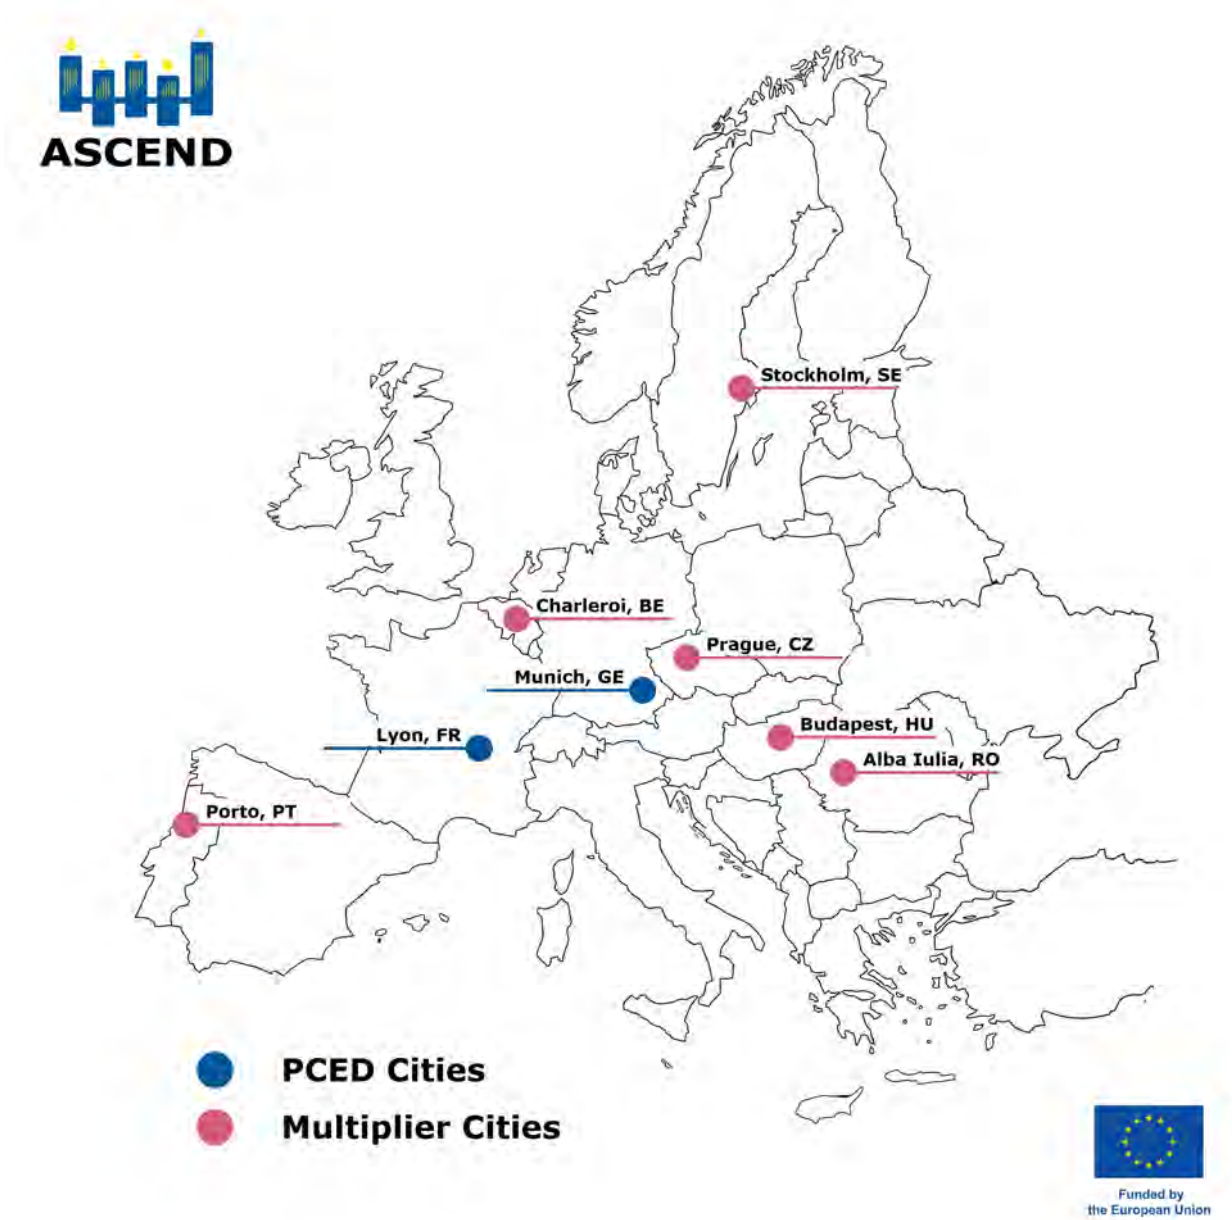

ASCEND

City name ★ ★
 Accelerating positive
 clean energy districts

PCED Cities
 Multiplier Cities

Powered by
The European Union

ASCEND project

/ASCEND_eu

/ascend-eu

ASCEND

City name
 Accelerating positive clean energy districts

Powered by
The European Union

ASCEND project

/ASCEND_eu

/ascend-eu

DOCUMENT COVERS

Examples of document covers to be used on official documents.

MAPS